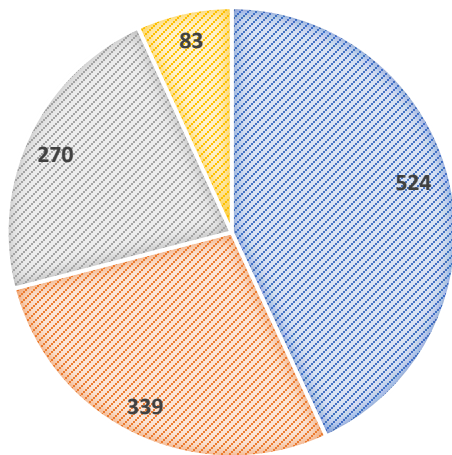

PORTLAND STATE UNIVERSITY

American Association of University Professors

Promoting Quality Higher Education – An Investment in Oregon's Future

2020-2021 PSU-AAUP At-a-Glance

PSU-AAUP represents instructional and research faculty, and academic professionals employed by Portland State University at 0.5 FTE and above. We are the largest bargaining unit at Portland State University.

BARGAINING UNIT STATISTICS

- Tenured & Tenure Track Faculty
- Academic Professionals
- Non-Tenure Track Instructors
- Non-Tenure Track Researchers

Total bargaining unit population: **1,216**

Total membership rate: **86%**