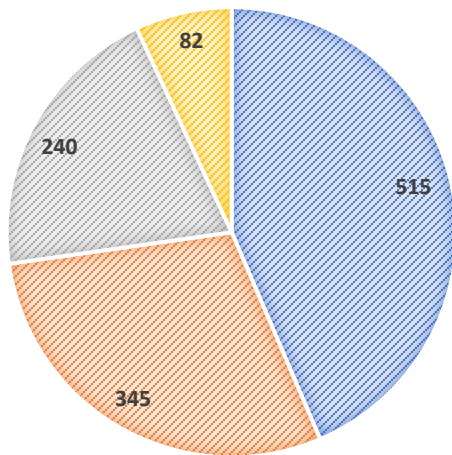

PORTLAND STATE UNIVERSITY

American Association of University Professors

Promoting Quality Higher Education – An Investment in Oregon's Future

2020-2021 PSU-AAUP At-a-Glance

PSU-AAUP represents instructional and research faculty, and academic professionals employed by Portland State University at 0.5 FTE and above. We are the largest bargaining unit at Portland State University.

BARGAINING UNIT STATISTICS

- Tenured & Tenure Track Faculty
- Academic Professionals
- Non-Tenure Track Instructors
- Non-Tenure Track Researchers

Total bargaining unit population: **1,182**

Total membership rate: **85%**